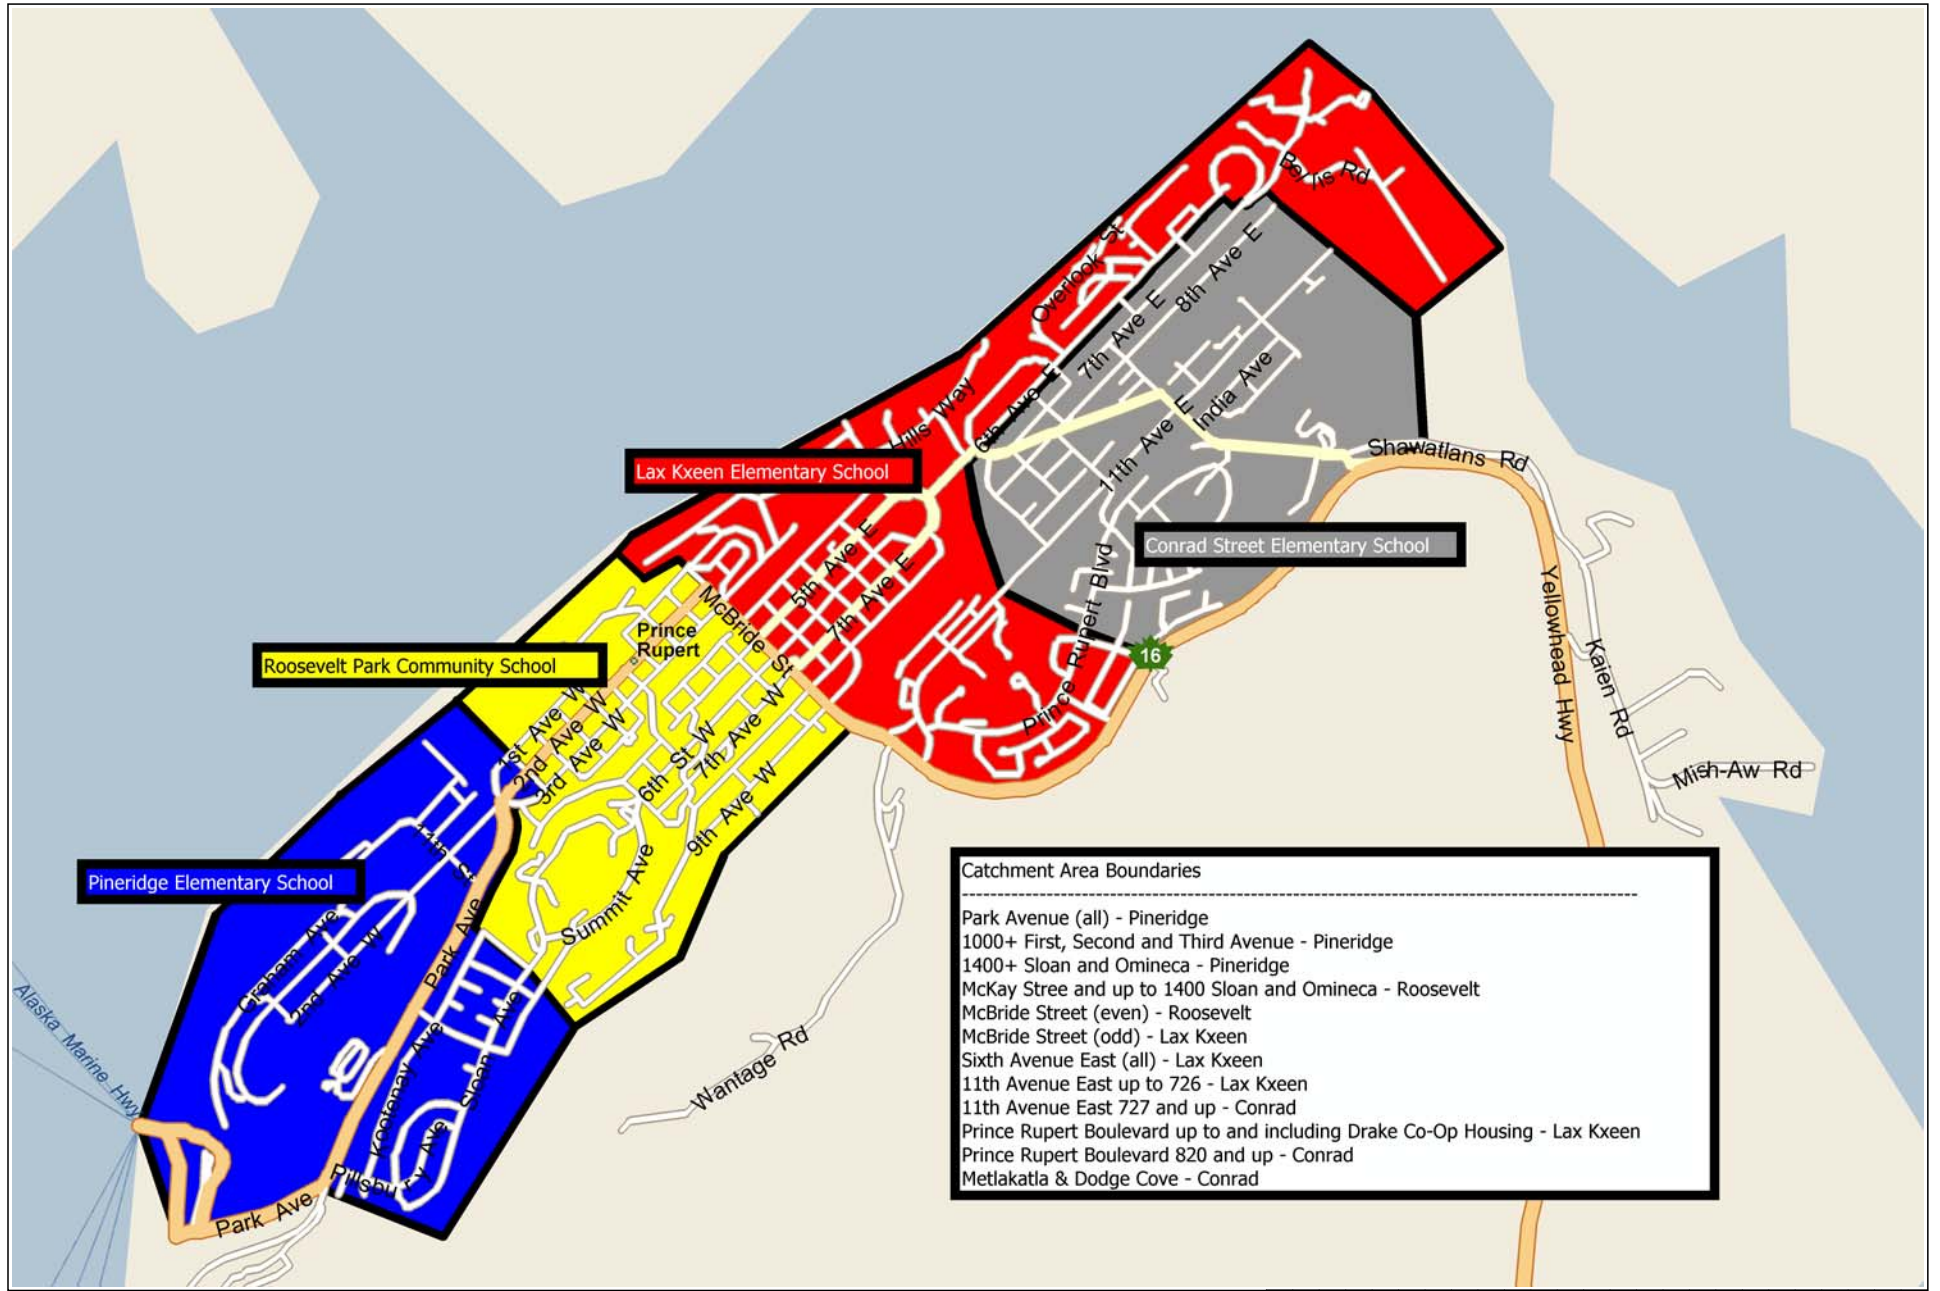

School District 22 2011/2012 School Year Catchment Areas

Copyright © and (P) 1988–2009 Microsoft Corporation and/or its suppliers. All rights reserved. <http://www.microsoft.com/mappoint/>
 Certain mapping and direction data © 2009 NAVTEQ. All rights reserved. The Data for areas of Canada includes information taken with permission from Canadian authorities, including: © Her Majesty the Queen in Right of Canada, © Queen's Printer for Ontario. NAVTEQ and NAVTEQ ON BOARD are trademarks of NAVTEQ. © 2009 Tele Atlas North America, Inc. All rights reserved. Tele Atlas and Tele Atlas North America are trademarks of Tele Atlas, Inc. © 2009 by Applied Geographic Systems. All rights reserved.